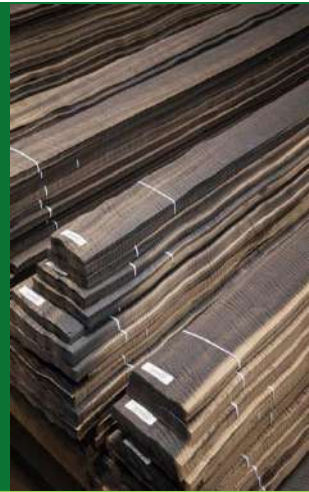

# Index

- 1 Carbonized Vertical/Horizontal Bamboo Veneer**
- 2 Natural Vertical/Horizontal Bamboo Veneer**
- 3 Zebra Grain Bamboo Veneer**
- 4 Woven Bamboo Veneer**
- 5 Bamboo Veneer Roll**

## Woven Bamboo Veneer

1

Species: Moso bamboo

2

Grains: Customized patterns

3

Width: 430mm, 640mm, 860mm, 1260mm, or customized

4

Length: 2500mm, or customized

5

Thickness: 0.25mm, 0.3mm, 0.4mm, 0.5mm, 0.6mm, 0.8mm, 1.0mm, 1.2mm

## Bamboo Veneer Roll

1

Species: Moso bamboo

2

Grains: Natural vertical, Natural horizontal, Carbonized vertical, Carbonized horizontal, Cross grain

3

Width: 15mm to 60mm for edge banding, 60mm to 300mm for profile wrapping