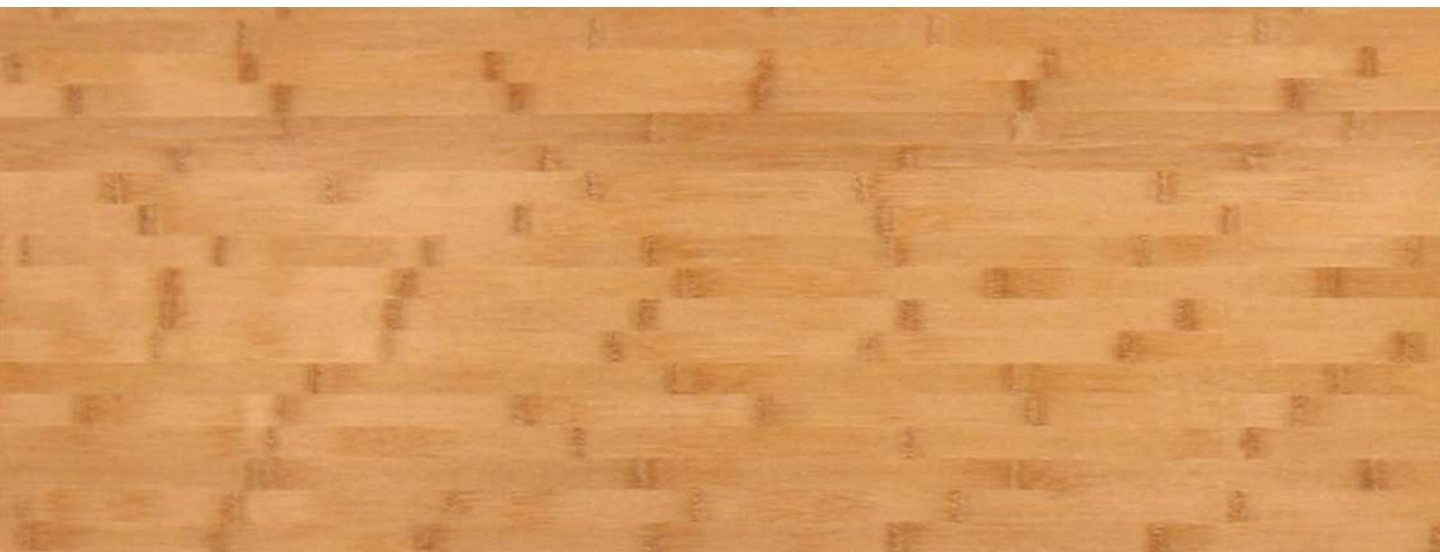

1

Species: Moso bamboo

2

Grains: Carbonized vertical, Carbonized horizontal

3

Width: 430mm, 640mm, 860mm, 1260mm, or customized

4

Length: 2500mm, or customized

5

Thickness: 0.25mm, 0.3mm, 0.4mm, 0.5mm, 0.6mm, 0.8mm, 1.0mm, 1.2mm