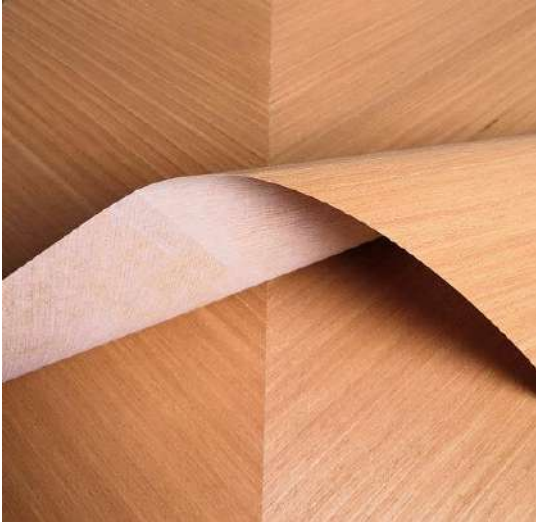

Herringbone Matching Veneer