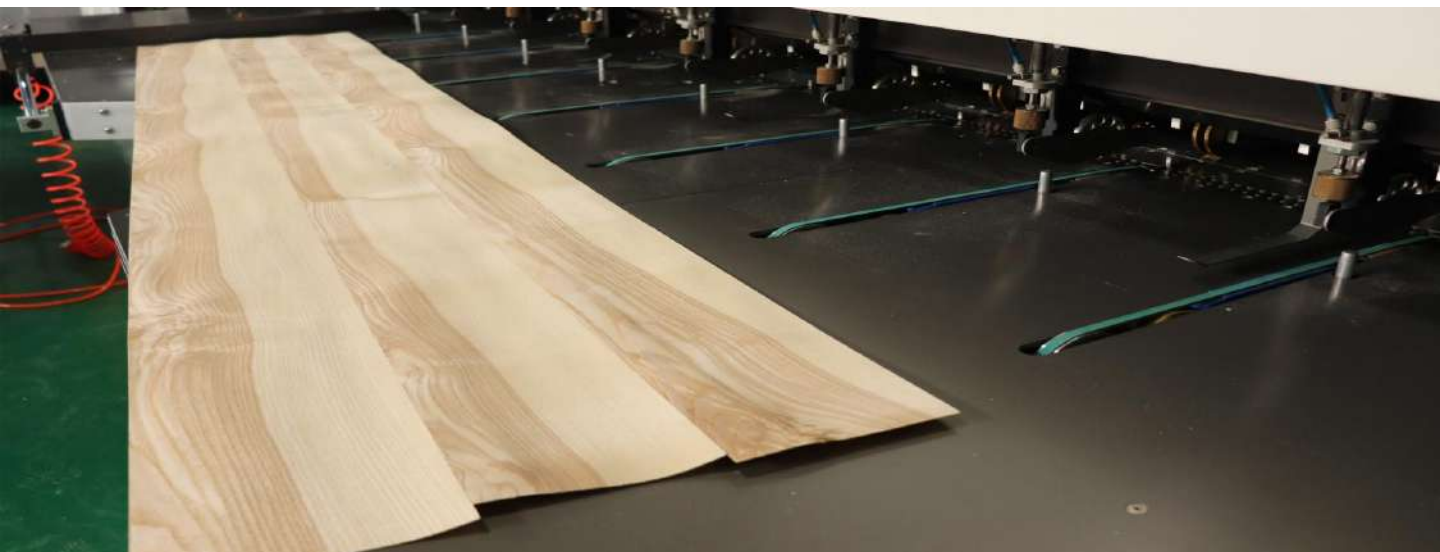

1

Wood species: Oak, Walnut, Ash, Teak, Maple, Rosewood, Zebra, Ebony, Wenge, Cherry, Burl

2

Grains: Quarter, Crwon cut, Burl, Exotic

3

Width: 300mm, 640mm, 1000mm, 1250mm, 1500mm, 2000mm or customized

4

Length: 2000mm, 2500mm, 3000mm or customized

5

Thickness: 0.3mm, 0.4mm, 0.5mm, 0.6mm, 0.8mm