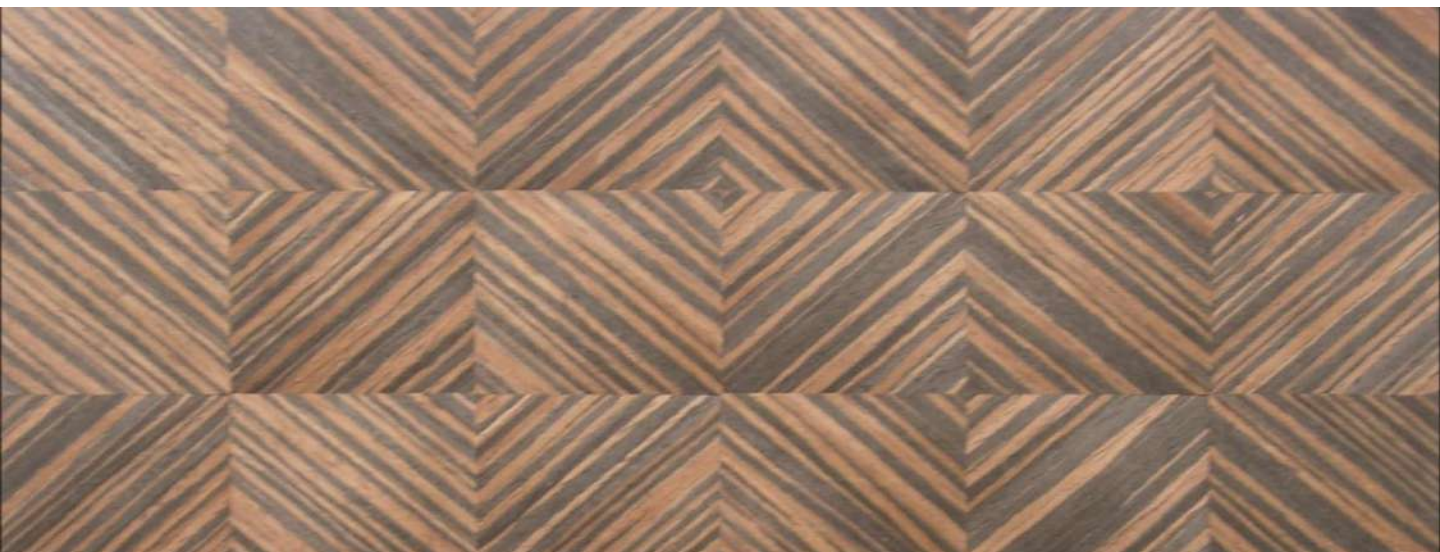

1

Wood species: Oak, Walnut, Ash, Teak, Maple, Rosewood, Zebra, Ebony, Wenge, Cherry, Burl

2

Grains: Quarter, Crown cut, Burl, Exotic

3

Width: 300mm, 640mm, 1000mm, 1250mm, 1500mm, 2000mm or customized

4

Length: 2000mm, 2500mm, 3000mm or customized

5

Thickness: 0.3mm, 0.4mm, 0.5mm, 0.6mm, 0.8mm