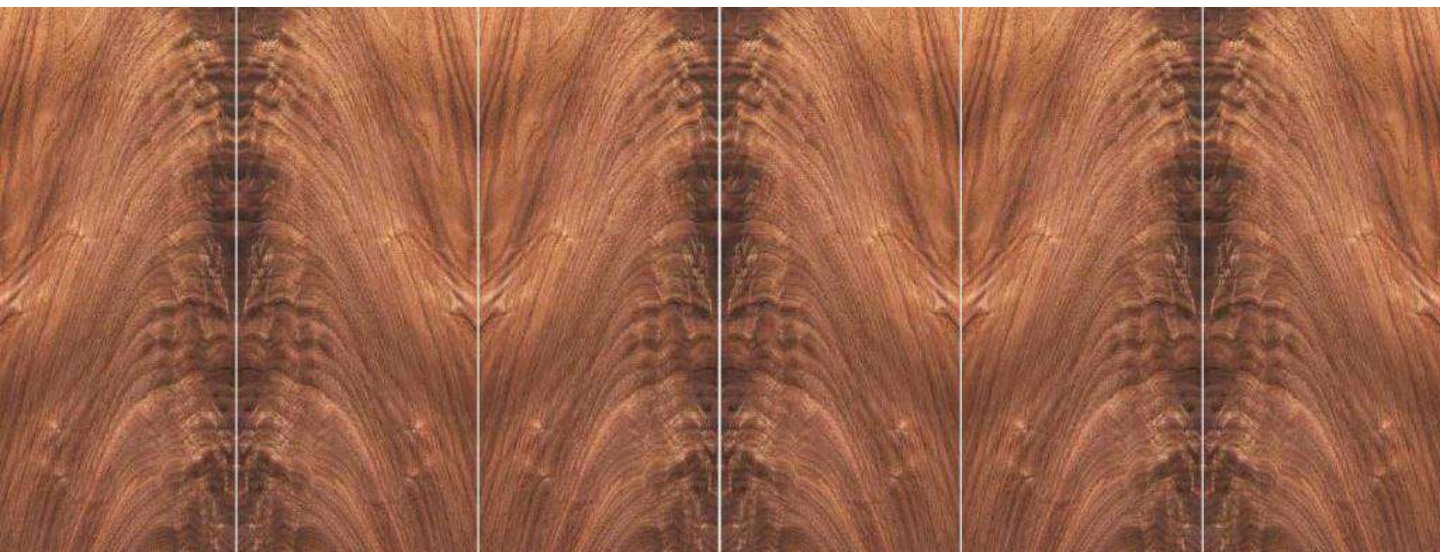

1

Wood species: Oak, Walnut, Ash, Teak, Maple, Rosewood, Zebra, Ebony, Wenge, Cherry, Burl

2

Grains: Quarter, Crwon cut, Burl, Exotic

3

Width: 300mm, 640mm, 1000mm, 1250mm, 1500mm, 2000mm or customized

4

Length: 2000mm, 2500mm, 3000mm or customized

5

Thickness: 0.3mm, 0.4mm, 0.5mm, 0.6mm, 0.8mm